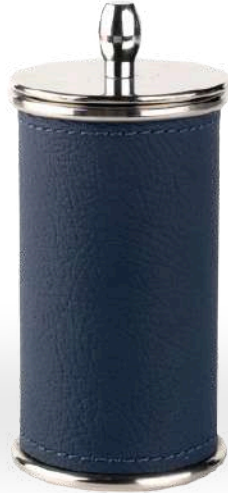

Toilet brush

**It is covered with real
leather. It is stainless
steel. It can be cleaned
with a wet cloth.**

PRODUCT CATALOGUE
LEATHER

IN SALT

YACHT AND HOME

Cotton Pad Holder
It is real leather. It is stainless steel. It can be cleaned with a wet cloth.