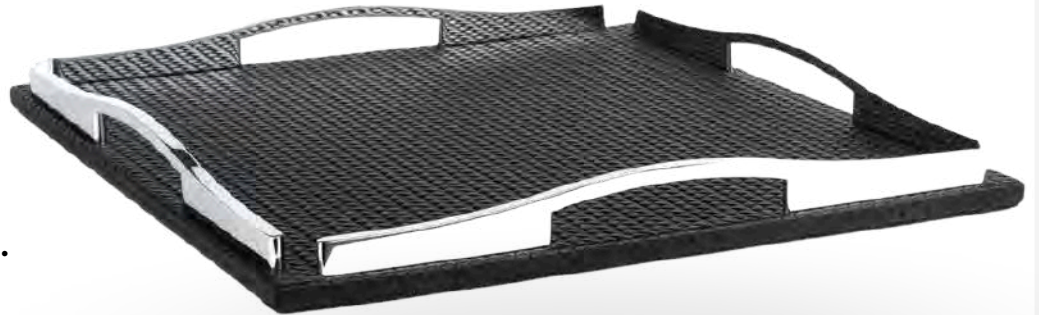

PRODUCT CATALOGUE
LEATHER

IN SALT

YACHT AND HOME

Datça Small Size Tray

It measures 37x37x1 cm.
real leather. The handles
are Stainless steel. It is
cleaned with a wet cloth.

Bodrum Large Size Tray

It measures 51x51x1 cm. It
is real leather. Metals
are Stainless steel. It is
cleaned with a wet cloth.