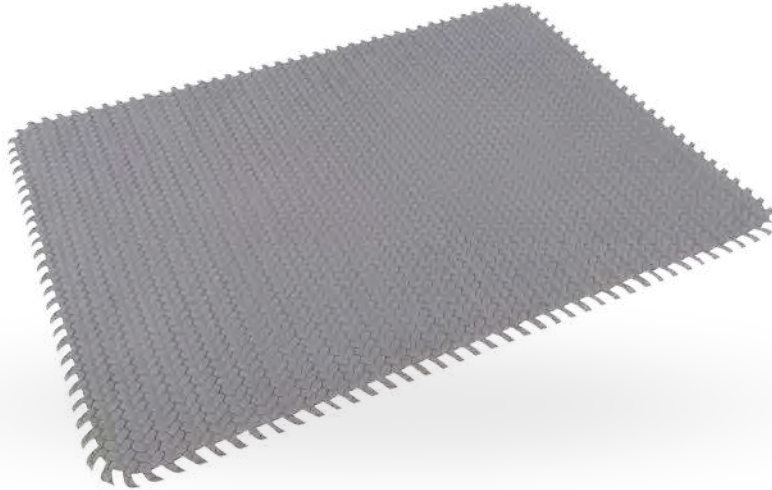

It measures 22x22x5 cm. printed real leather. It is cleaned with a wet cloth.

Round Placemat

It is 36 cm in diameter. It is real leather.

PRODUCT CATALOGUE
LEATHER

IN SALT

YACHT AND HOME

Rectangle Placemat

35x55 cm in size. real leather. can be cleaned with a wet cloth