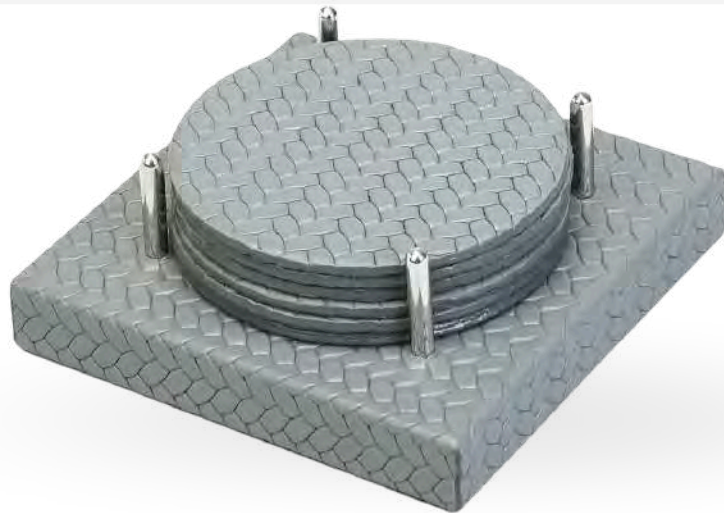

PRODUCT CATALOGUE
LEATHER

IN SALT

YACHT AND HOME

Square Coaster

It measures 11x11cm. It is real leather. It can be cleaned with a wet cloth.

Metal Straw Coaster

The coasters are 10 cm in diameter. They are made of real leather. They can be cleaned with a wet cloth.

Height: 11cm

- Made of 18/10 Cr-Ni stainless steel.

- It is resistant to corrosion.

- It is recommended to wash by hand.

Ice Bucket

Diameter: 17cm

Height: 17cm

It is made of 18/10 Cr-Ni stainless steel.