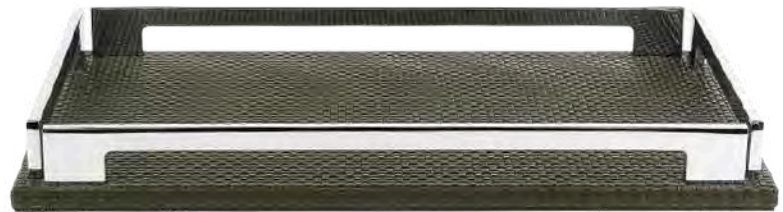

It measures **25x25x1 cm.**
real leather. The handles
are **Stainless steel.** It is
cleaned with a wet cloth.

Fethiye Rectangular Tray

It measures **38x25x1 cm.**
real leather. The handles
are **Stainless steel.** It is
cleaned with a wet cloth.

Fethiye Mini Tray