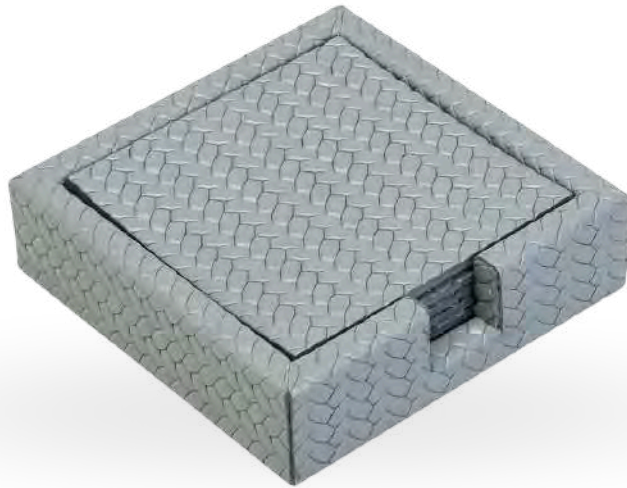

PRODUCT CATALOGUE
LEATHER

IN SALT

YACHT AND HOME

Square Coaster