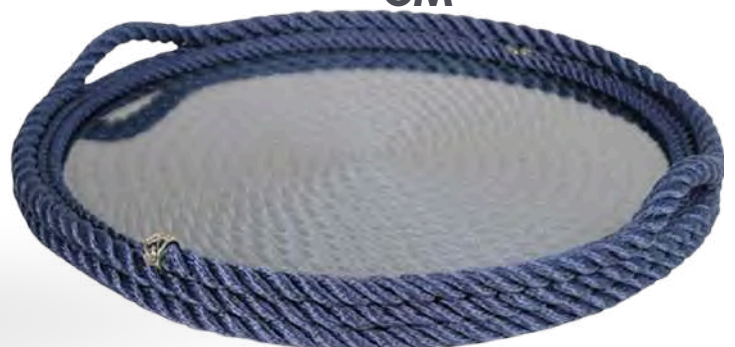

ROPE TRAY
38x38x7

ROPE TRAY
26x37x7

OVAL TRAY
28x38x6

PRODUCT CATALOGUE
ROPE

IN SALT

YACHT AND HOME

**WHISKY
GLASS TRAY**
26x37x7

**SHOT GLASS
TRAY 33x20x12**