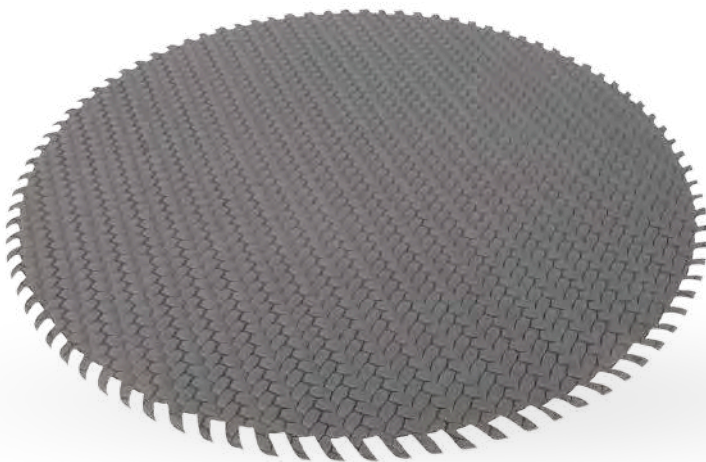

It is 36 cm in diameter. It is real leather.