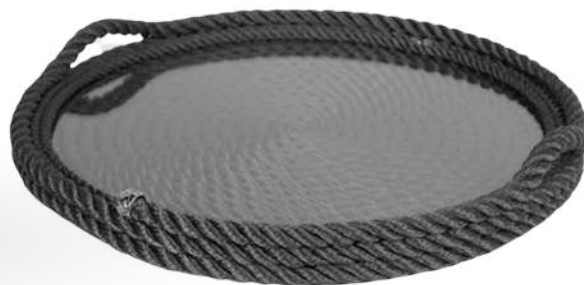

**ROUND TRAY 35
CM**

PRODUCT CATALOGUE
ROPE

IN SALT

YACHT AND HOME

ROUND TRAY
45 CM

SNACK BOWL

NAPKIN
HOLDER

Pilis 55A, Piraeus | 2112184285, +306932676767 | info@insalt.gr