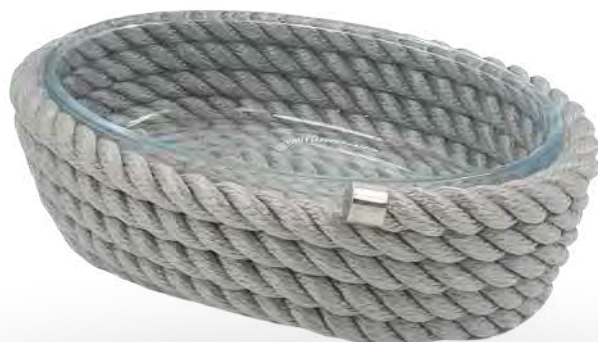

PRODUCT CATALOGUE
ROPE

IN SALT
YACHT AND HOME

SPOON REST

BOTTLE CAP
11x11x27

CARAFE

PRODUCT CATALOGUE
ROPE

IN SALT

YACHT AND HOME

SALAD BOWL

PYREX BIG
38x27x9

PYREX SMALL
28x21x9

PRODUCT CATALOGUE

ROPE

IN SALT

YACHT AND HOME

CHAMPAGNE BUCKET